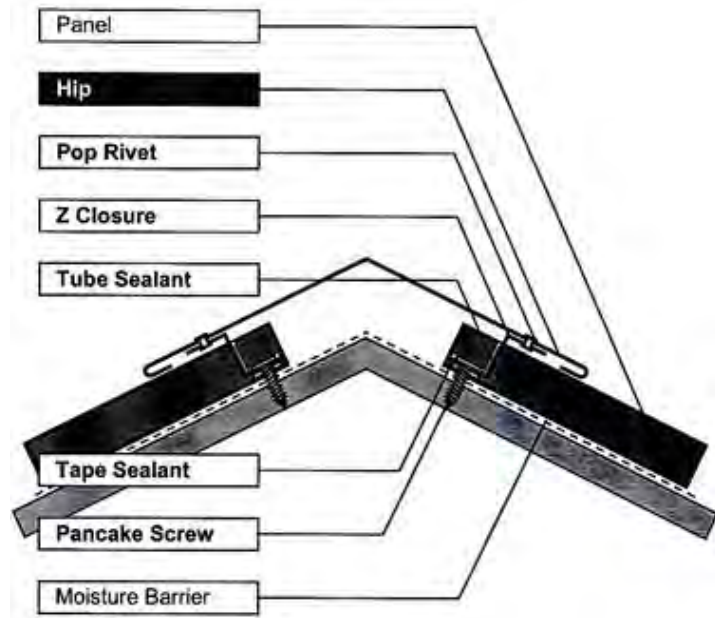

Standing Seam Panel

Installation Instructions

Drip Eave Assembly

Gutter Assembly

Valley Assembly

Rake Assembly

Rake & Wall Assembly

Ridge Assembly

Vented Ridge Assembly

Hip Assembly

High Side & Wall Assembly

Pitch Change Assembly

Z-Closure
10' only painted

Cleat
10' only painted