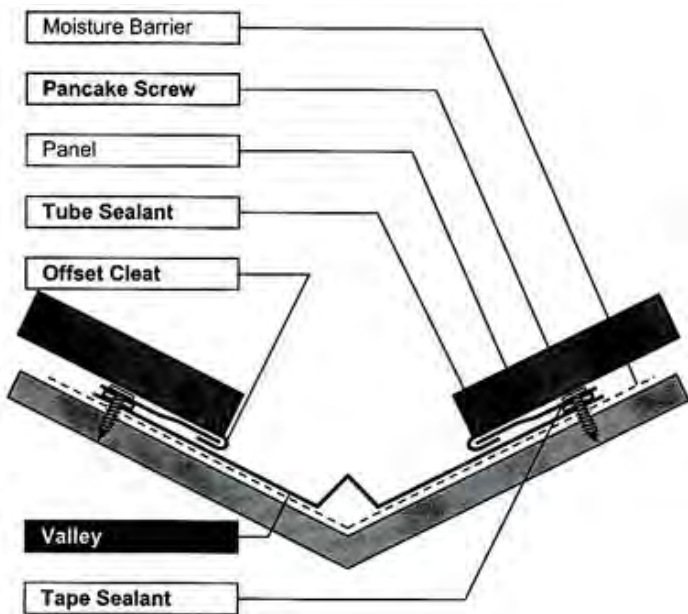

Standing Seam Panel

Installation Instructions

Drip Eave Assembly

Gutter Assembly

Valley Assembly

Rake Assembly

Rake & Wall Assembly

Ridge Assembly

Vented Ridge Assembly

Hip Assembly

High Side & Wall Assembly

Pitch Change Assembly

Z-Closure
10' only painted

Cleat
10' only painted