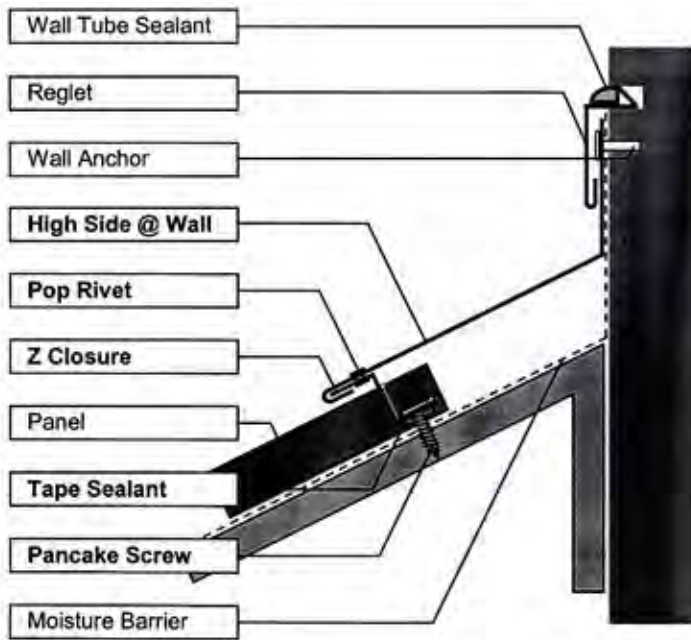

Standing Seam Panel

Installation Instructions

Drip Eave Assembly

Gutter Assembly

Valley Assembly

Rake Assembly

Rake & Wall Assembly

Ridge Assembly

Vented Ridge Assembly

Hip Assembly

High Side & Wall Assembly

Pitch Change Assembly

Z-Closure
10' only painted

Cleat
10' only painted