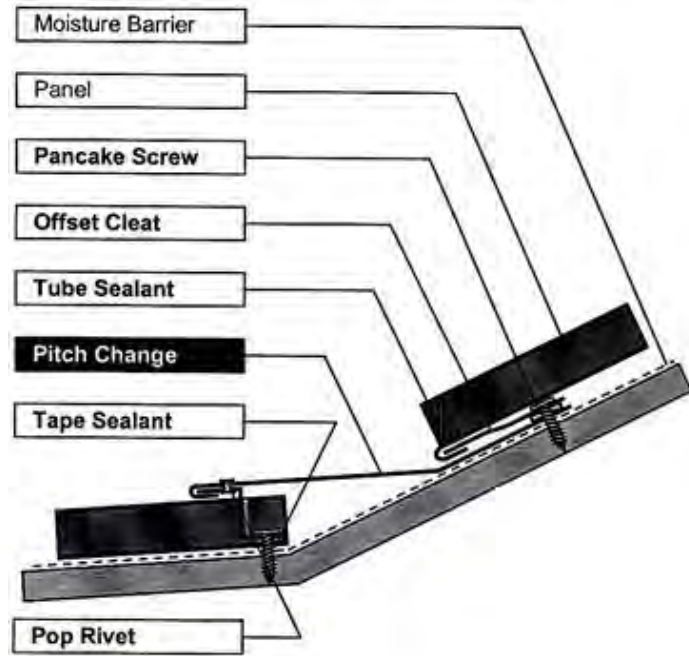

Standing Seam Panel

Installation Instructions

Drip Eave Assembly

Gutter Assembly

Valley Assembly

Rake Assembly

Rake & Wall Assembly

Ridge Assembly

Vented Ridge Assembly

Hip Assembly

High Side & Wall Assembly

Pitch Change Assembly

Z-Closure
10' only painted

Cleat
10' only painted