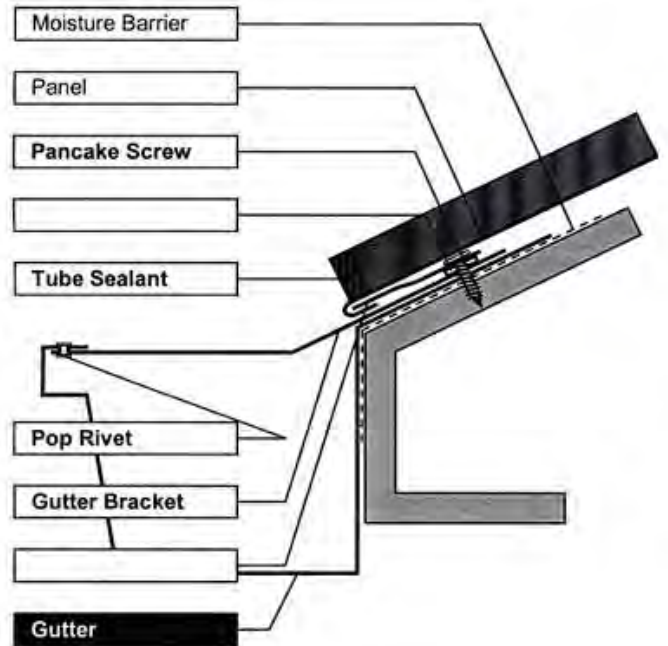

Standing Seam Panel

Installation Instructions

Drip Eave Assembly

Gutter Assembly

Valley Assembly

Rake Assembly

Rake & Wall Assembly

Ridge Assembly

Vented Ridge Assembly

Hip Assembly

High Side & Wall Assembly

Pitch Change Assembly

Z-Closure
10' only painted

Cleat
10' only painted