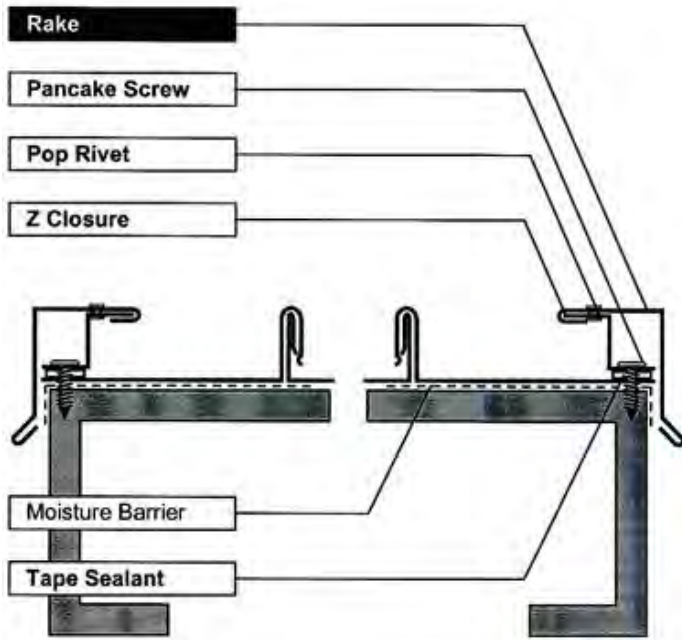

Standing Seam Panel

Installation Instructions

Drip Eave Assembly

Gutter Assembly

Valley Assembly

Rake Assembly

Rake & Wall Assembly

Ridge Assembly

Vented Ridge Assembly

Hip Assembly

High Side & Wall Assembly

Pitch Change Assembly

Z-Closure
10' only painted

Cleat
10' only painted