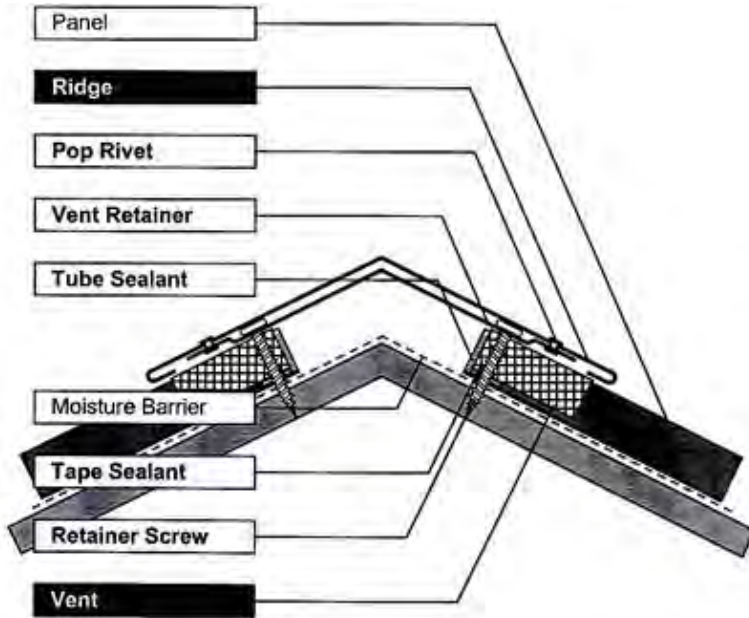

Standing Seam Panel

Installation Instructions

Drip Eave Assembly

Gutter Assembly

Valley Assembly

Rake Assembly

Rake & Wall Assembly

Ridge Assembly

Vented Ridge Assembly

Hip Assembly

High Side & Wall Assembly

Pitch Change Assembly

Z-Closure
10' only painted

Cleat
10' only painted