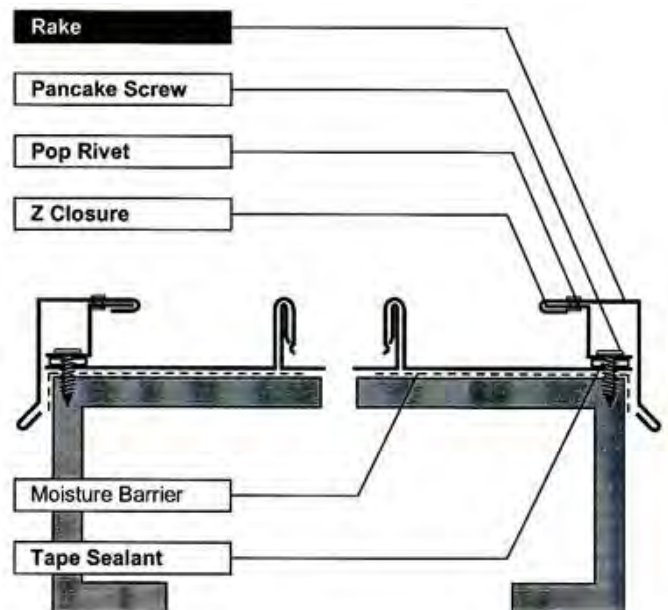

Standing Seam Panel

Installation Instructions

Drip Eave Assembly

Gutter Assembly

Valley Assembly

Rake Assembly

Rake & Wall Assembly

Ridge Assembly

Vented Ridge Assembly

Hip Assembly

High Side & Wall Assembly

Pitch Change Assembly

Z-Closure
10' only painted

Cleat
10' only painted