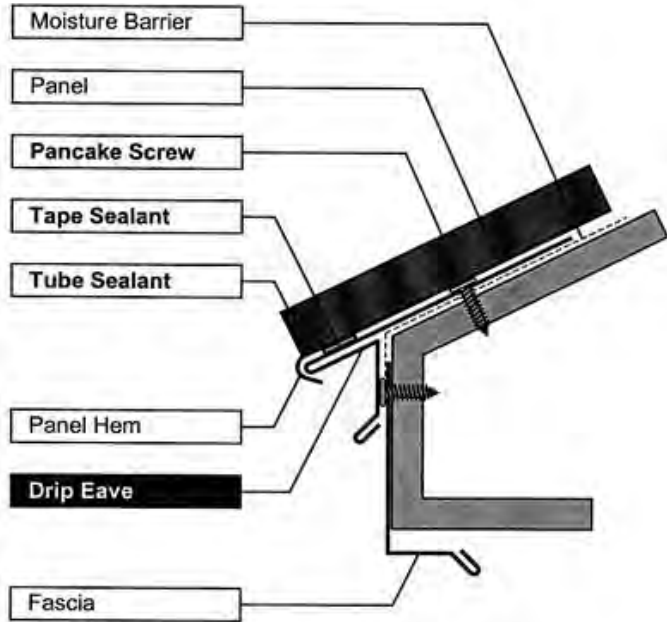

Standing Seam Panel

Installation Instructions

Drip Eave Assembly

Gutter Assembly

Valley Assembly

Rake Assembly

Rake & Wall Assembly

Ridge Assembly

Vented Ridge Assembly

Hip Assembly

High Side & Wall Assembly

Pitch Change Assembly

Z-Closure
10' only painted

Cleat
10' only painted