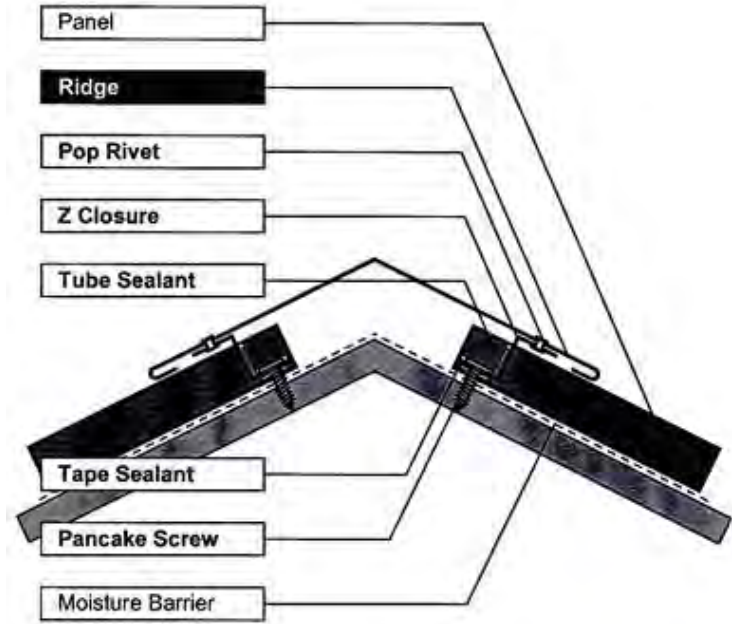

Standing Seam Panel

Installation Instructions

Drip Eave Assembly

Gutter Assembly

Valley Assembly

Rake Assembly

Rake & Wall Assembly

Ridge Assembly

Vented Ridge Assembly

Hip Assembly

High Side & Wall Assembly

Pitch Change Assembly

Z-Closure
10' only painted

Cleat
10' only painted